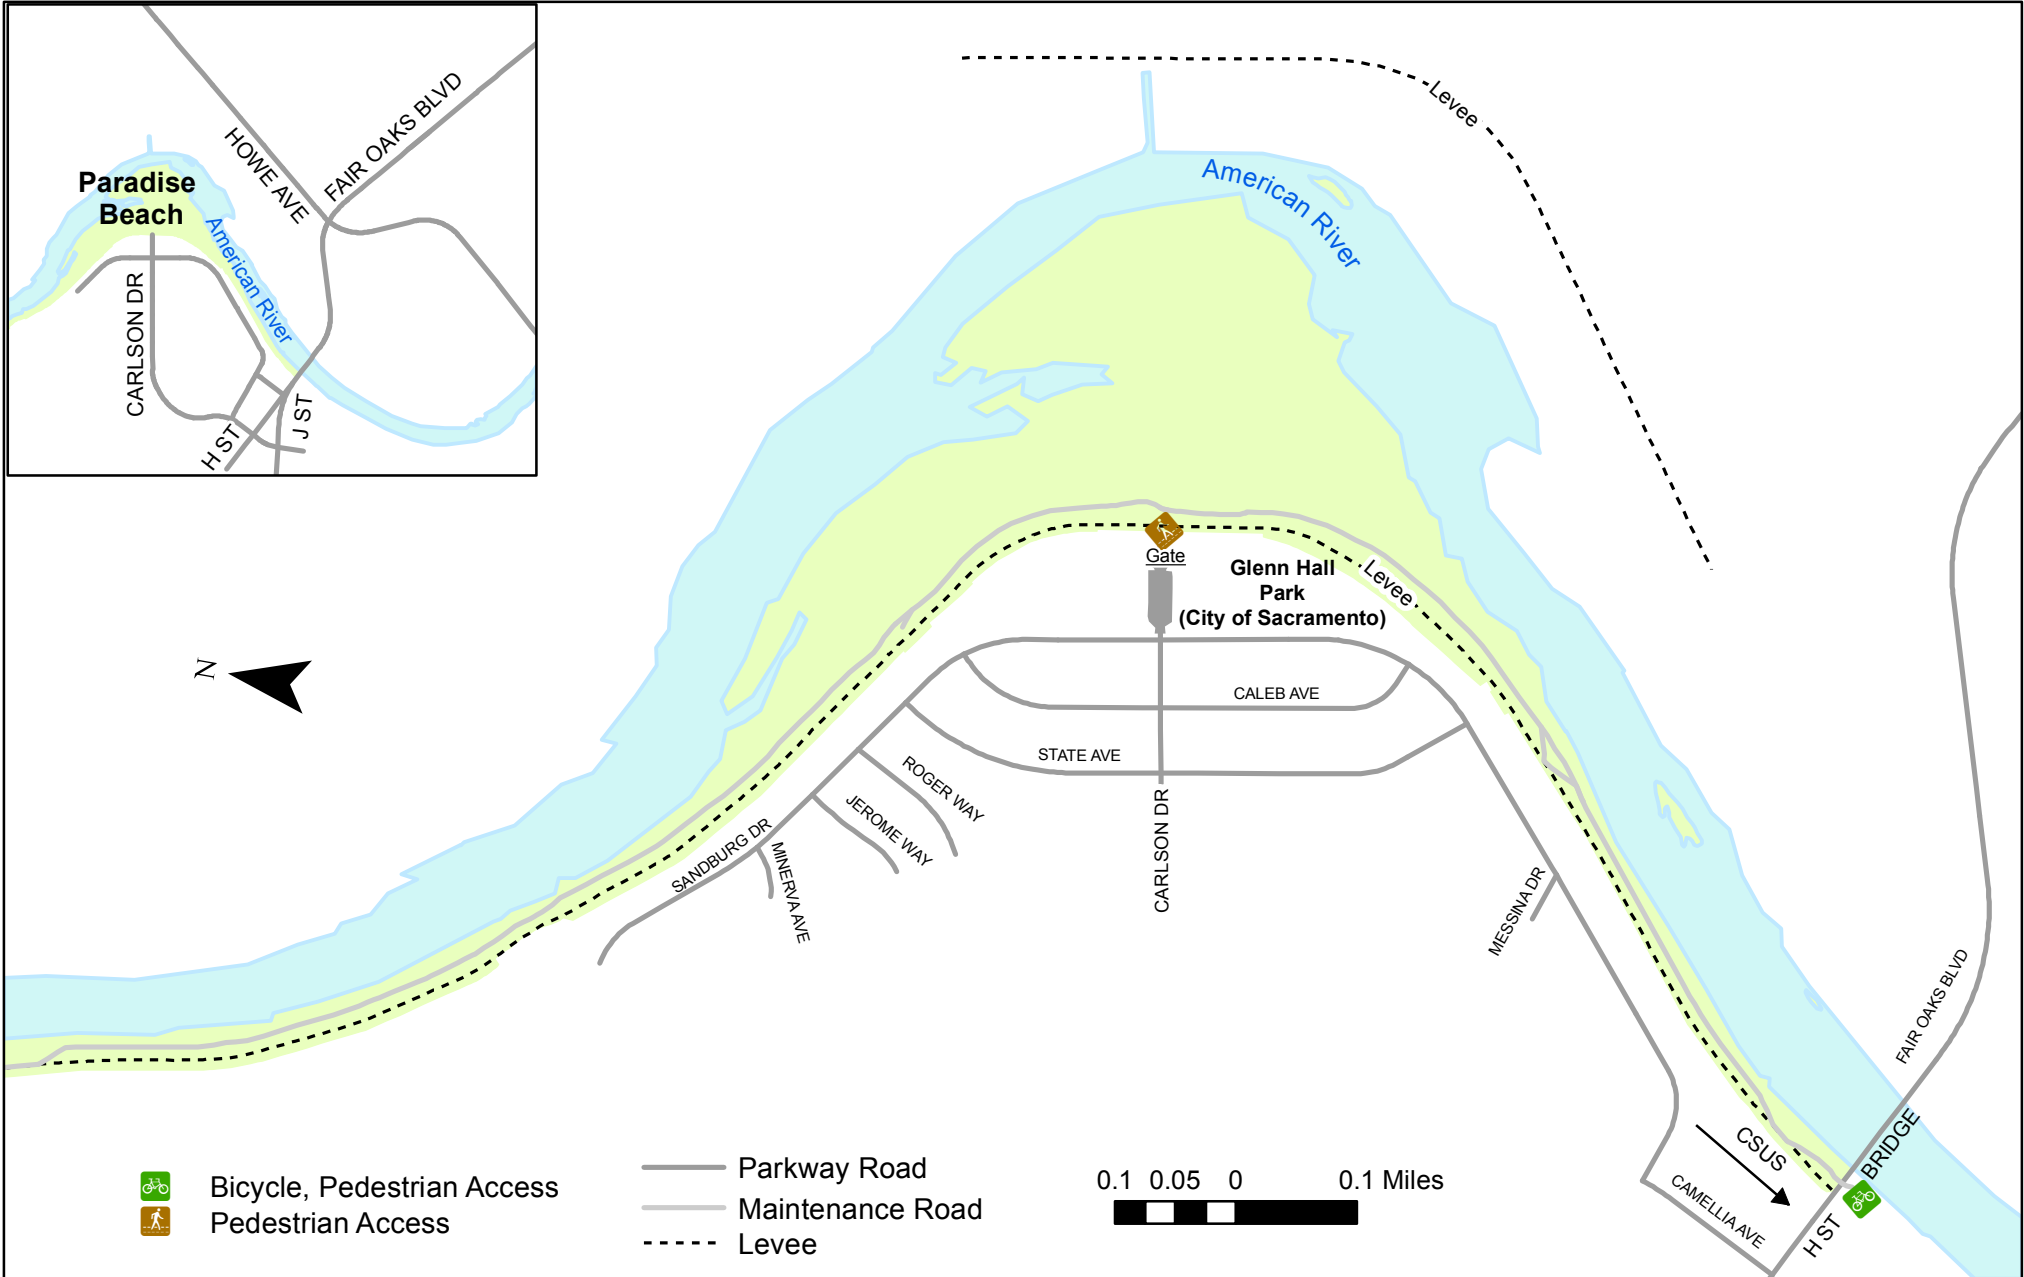

Paradise Beach

5211 Carlson Drive, Sacramento, CA 95819

- Bicycle, Pedestrian Access
- Pedestrian Access

- Parkway Road
- Maintenance Road
- Levee