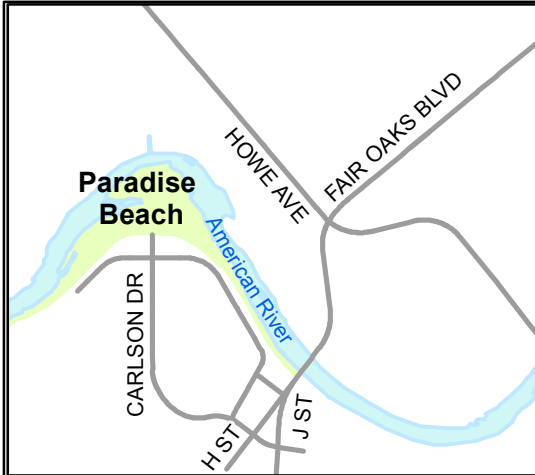

Paradise Beach

5211 Carlson Drive, Sacramento, CA 95819

- Bicycle, Pedestrian Access
- Pedestrian Access

- Parkway Road
- Maintenance Road
- Levee