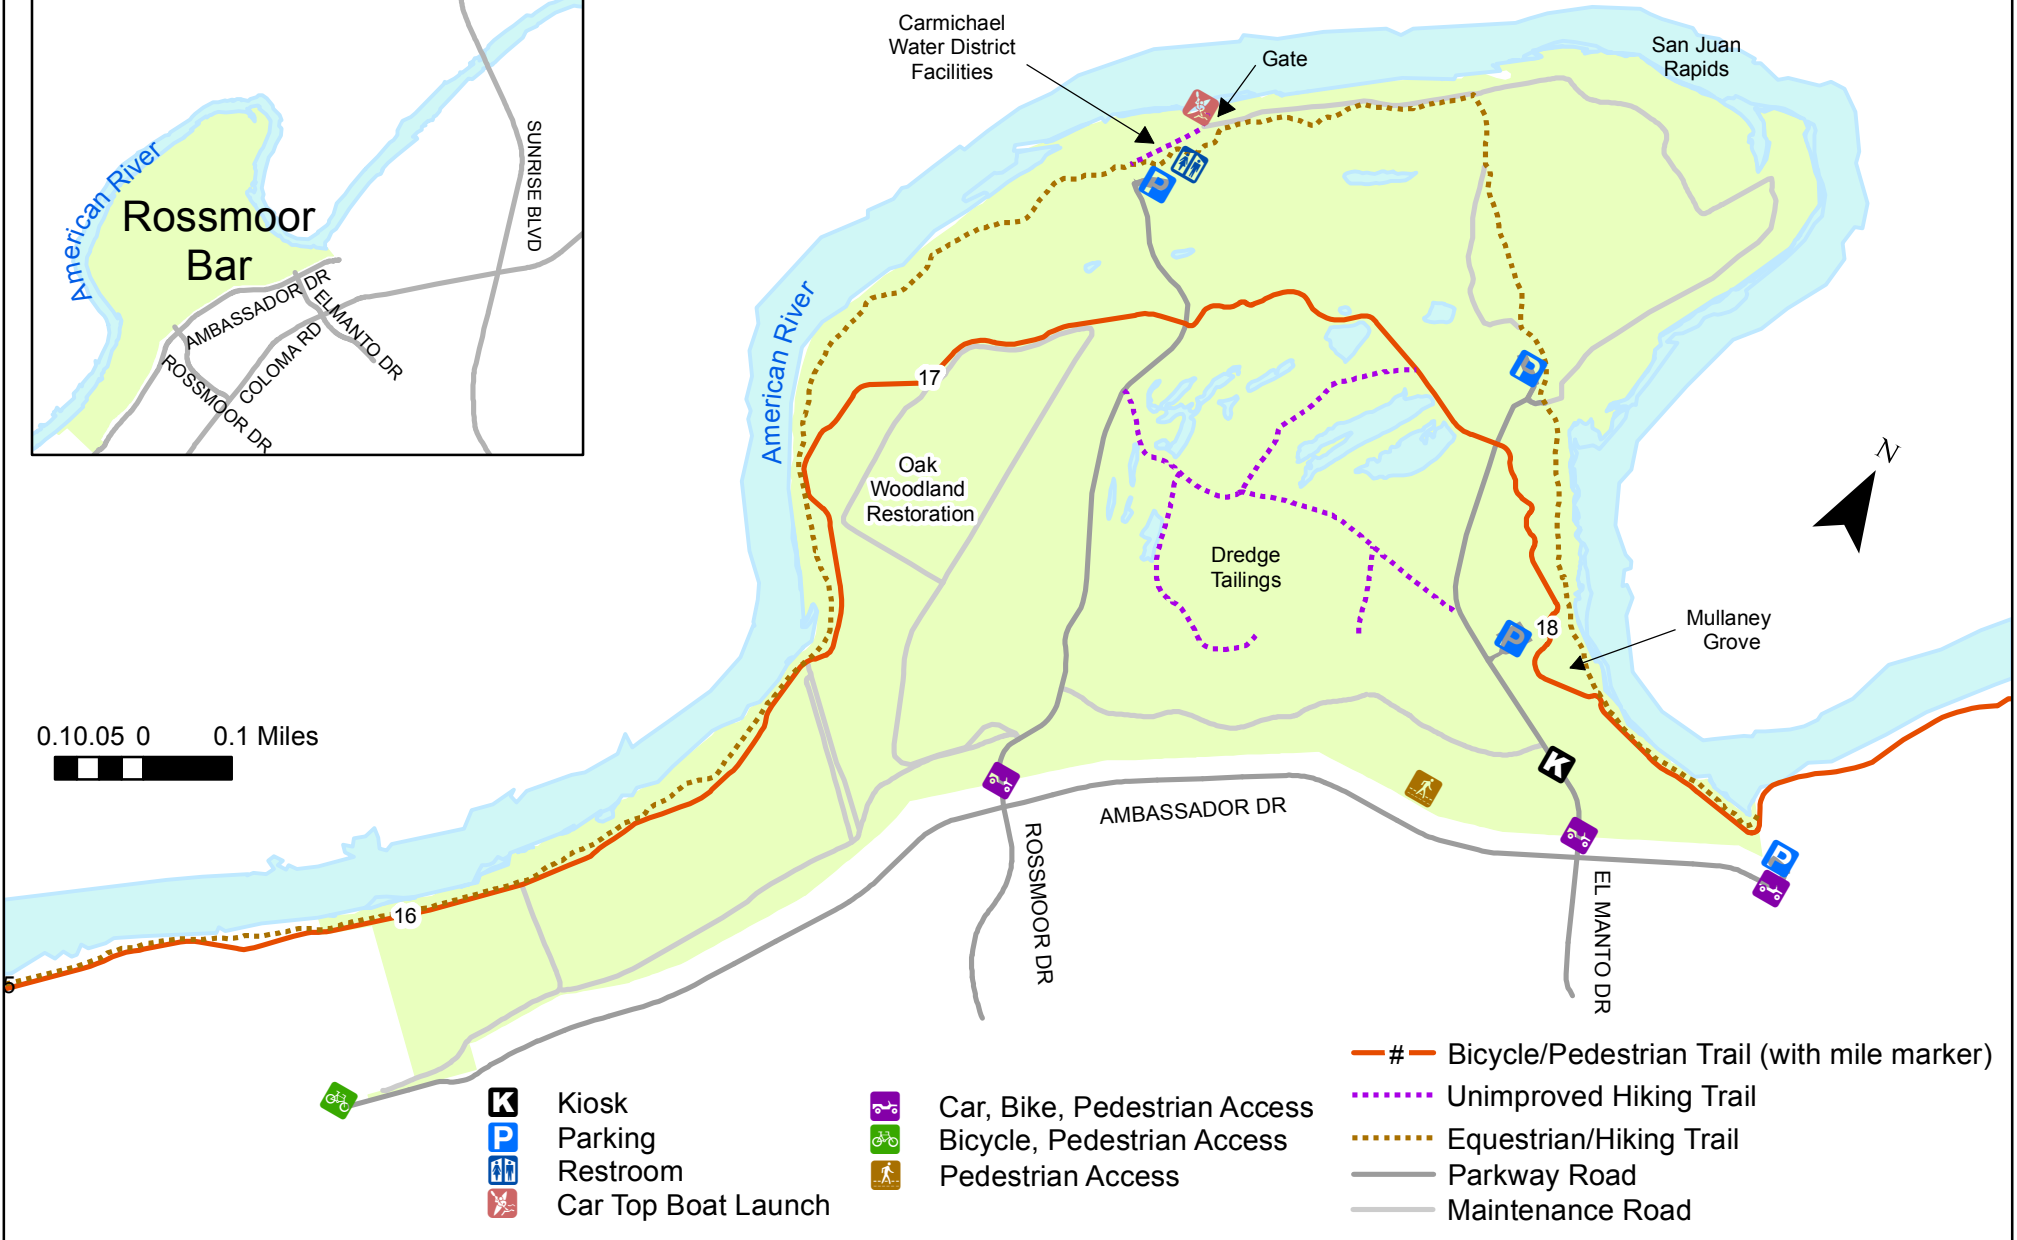

Rossmoor Bar

1940 Rossmoor Drive,
Rancho Cordova, CA 95670

- Kiosk
- Parking
- Restroom
- Car Top Boat Launch

- Car, Bike, Pedestrian Access
- Bicycle, Pedestrian Access
- Pedestrian Access

- # Bicycle/Pedestrian Trail (with mile marker)
- Unimproved Hiking Trail
- Equestrian/Hiking Trail
- Parkway Road
- Maintenance Road