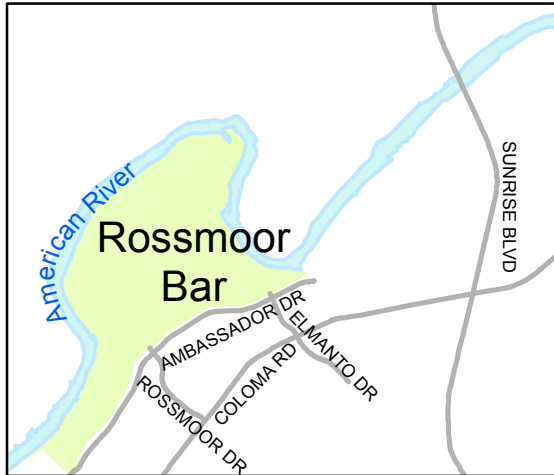

Rossmoor Bar

1940 Rossmoor Drive,
Rancho Cordova, CA 95670

- Kiosk
- Parking
- Restroom
- Car Top Boat Launch

- Car, Bike, Pedestrian Access
- Bicycle, Pedestrian Access
- Pedestrian Access

- # Bicycle/Pedestrian Trail (with mile marker)
- Unimproved Hiking Trail
- Equestrian/Hiking Trail
- Parkway Road
- Maintenance Road