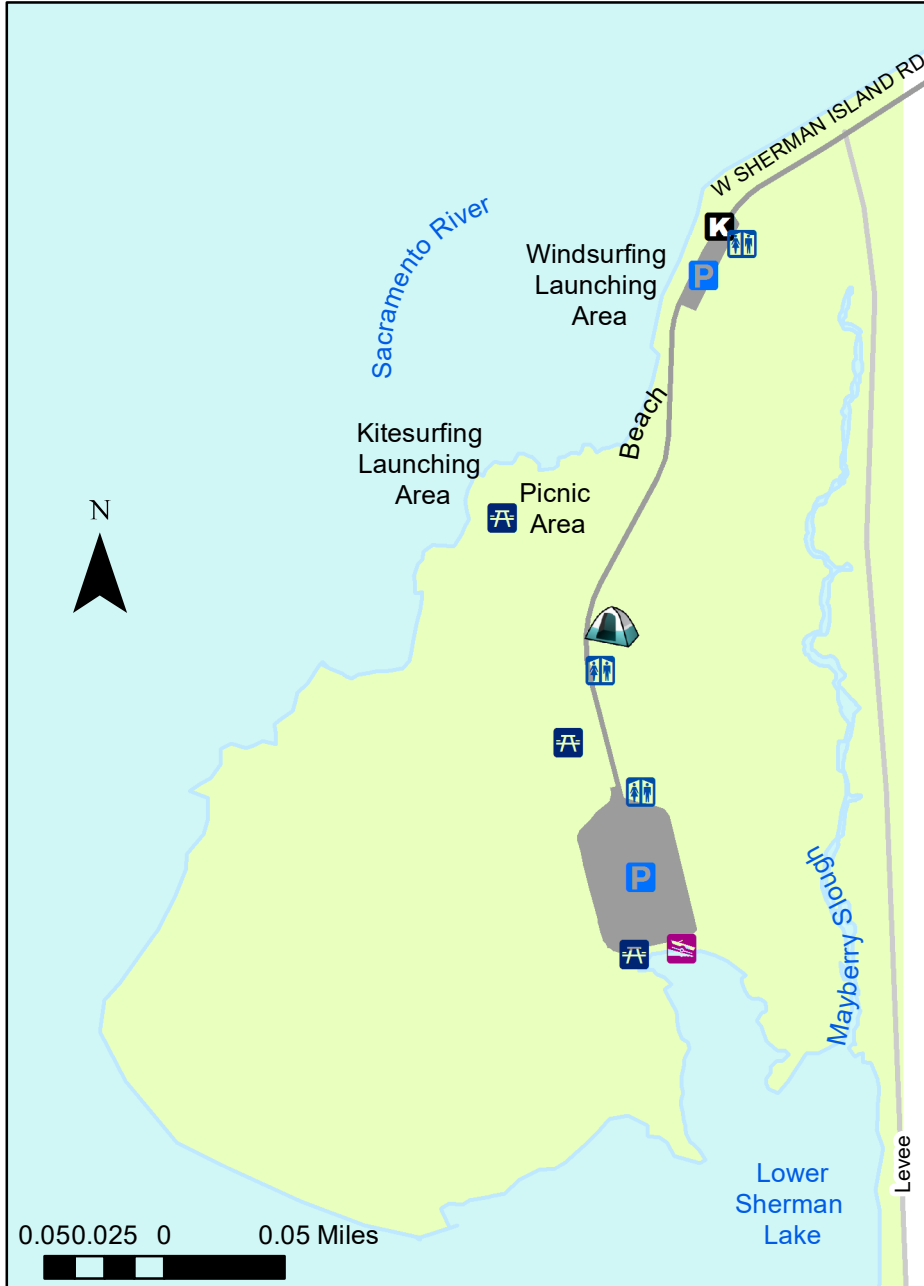

Sherman Island Fishing Access

5146 W Sherman Island Road, Delta, CA 94571

- | | | | | | |
|--|----------|--|-------------------------|--|------------------|
| | Kiosk | | Picnic Table | | Parkway Road |
| | Parking | | Boat Ramp, Trailer Boat | | Maintenance Road |
| | Restroom | | Camp Host | | |