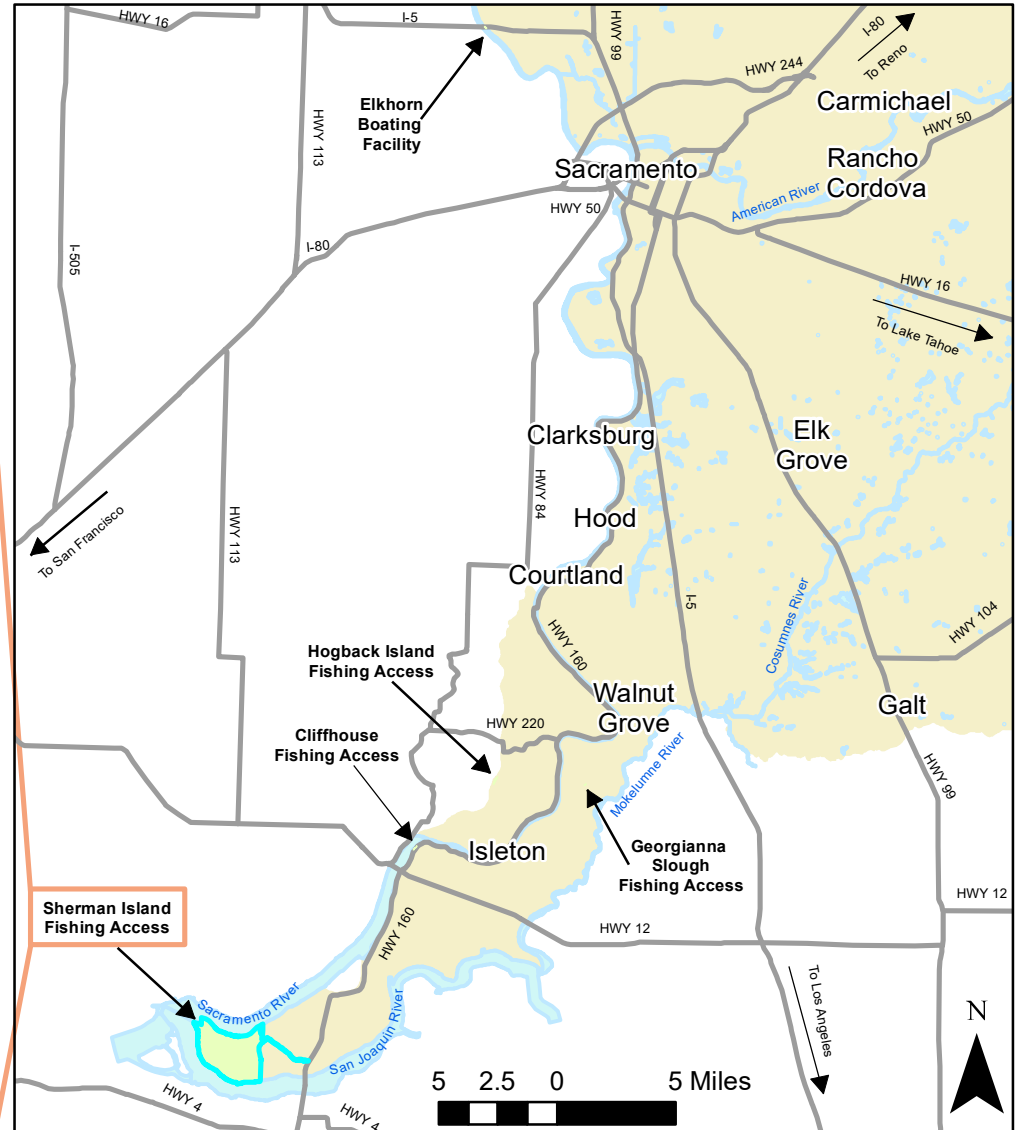

Sherman Island Fishing Access

5146 W Sherman Island Road, Delta, CA 94571

- | | | | | | |
|--|----------|--|-------------------------|--|------------------|
| | Kiosk | | Picnic Table | | Parkway Road |
| | Parking | | Boat Ramp, Trailer Boat | | Maintenance Road |
| | Restroom | | Camp Host | | |