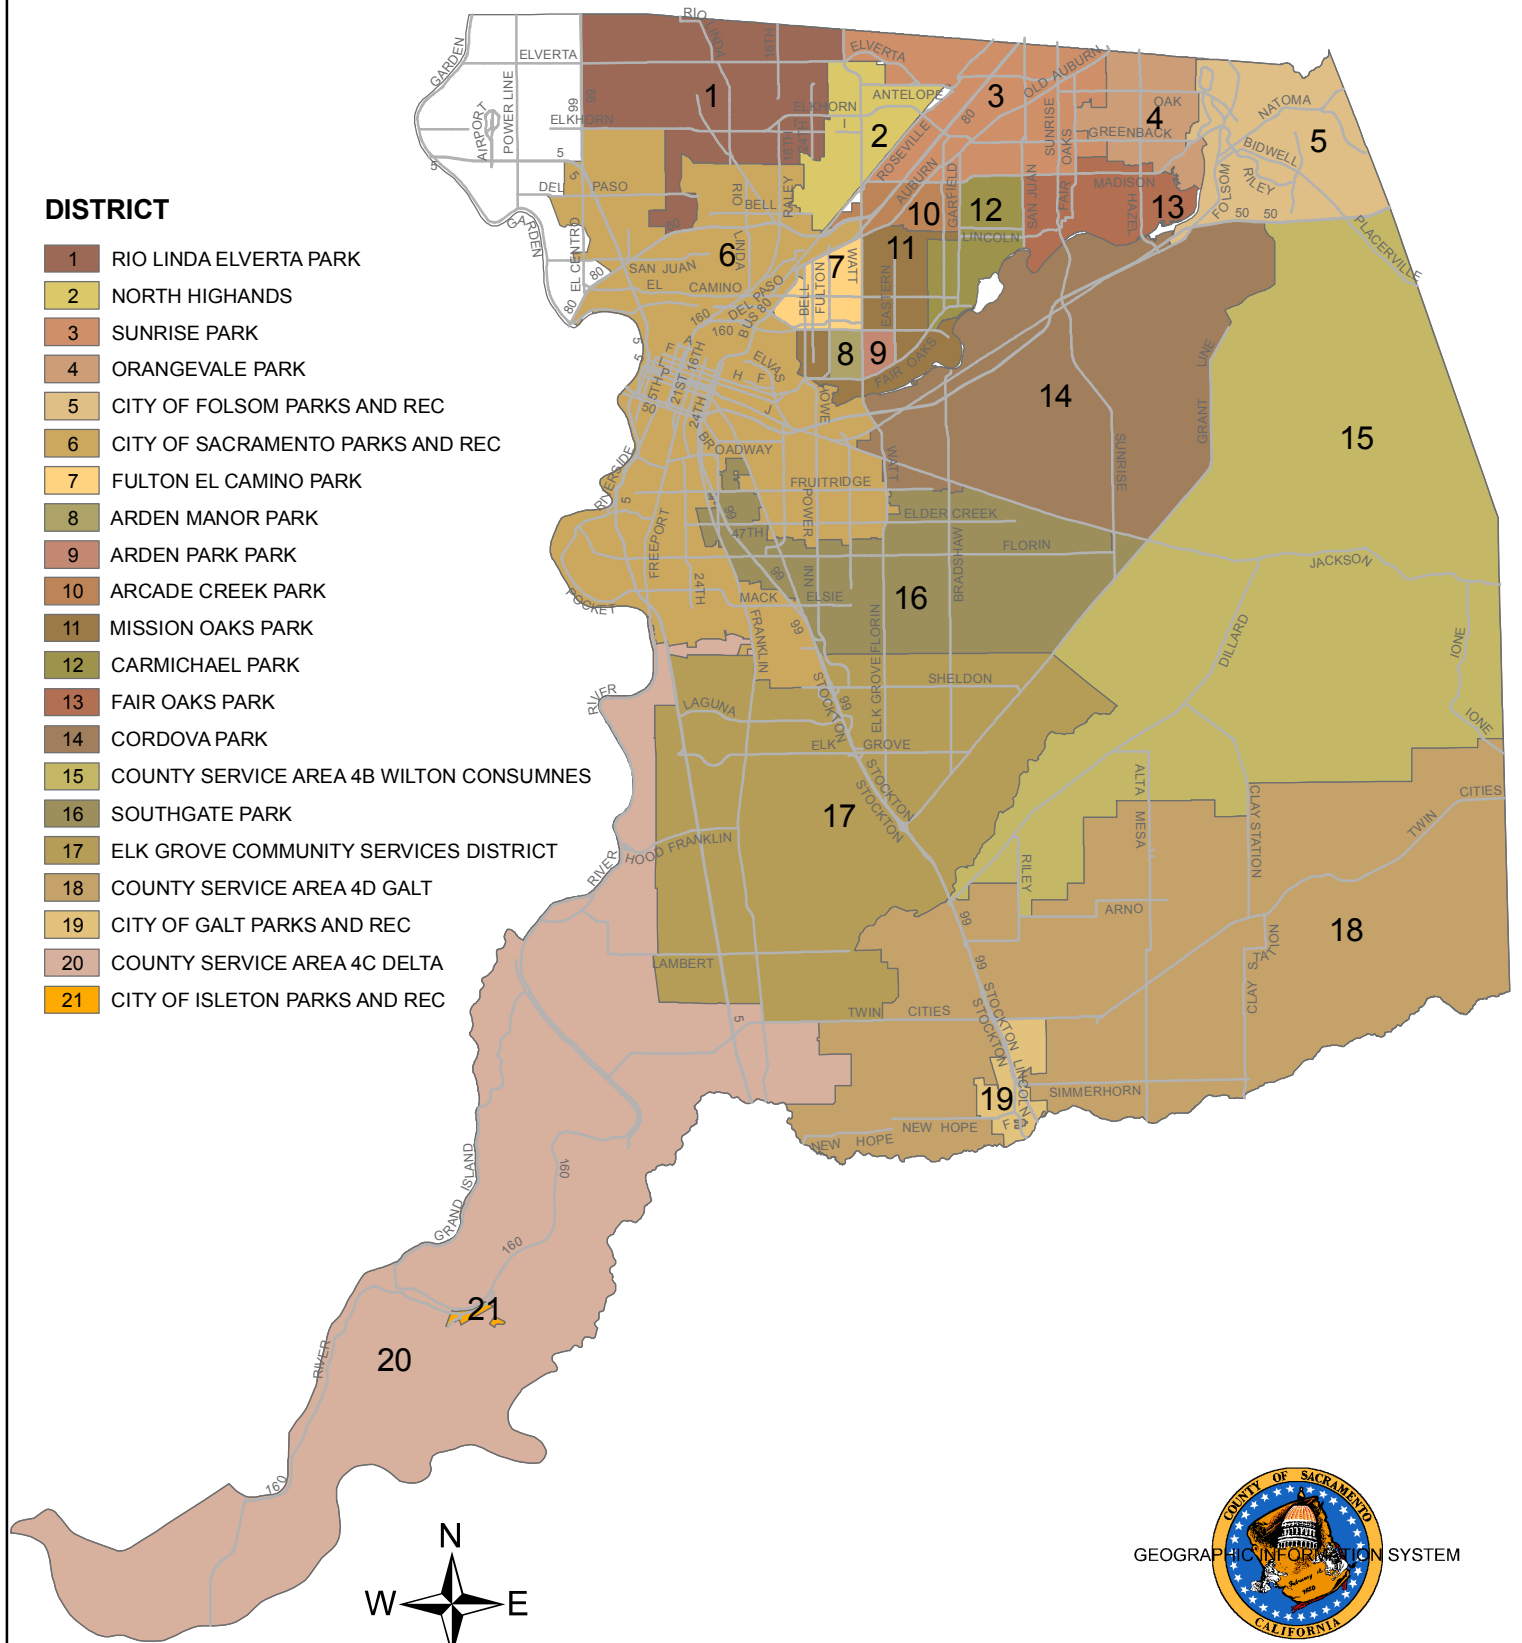

County of Sacramento Park Districts

DISTRICT

- 1 RIO LINDA ELVERTA PARK
- 2 NORTH HIGHLANDS
- 3 SUNRISE PARK
- 4 ORANGEVALE PARK
- 5 CITY OF FOLSOM PARKS AND REC
- 6 CITY OF SACRAMENTO PARKS AND REC
- 7 FULTON EL CAMINO PARK
- 8 ARDEN MANOR PARK
- 9 ARDEN PARK PARK
- 10 ARCADE CREEK PARK
- 11 MISSION OAKS PARK
- 12 CARMICHAEL PARK
- 13 FAIR OAKS PARK
- 14 CORDOVA PARK
- 15 COUNTY SERVICE AREA 4B WILTON CONSUMNES
- 16 SOUTHGATE PARK
- 17 ELK GROVE COMMUNITY SERVICES DISTRICT
- 18 COUNTY SERVICE AREA 4D GALT
- 19 CITY OF GALT PARKS AND REC
- 20 COUNTY SERVICE AREA 4C DELTA
- 21 CITY OF ISLETON PARKS AND REC

GEOGRAPHIC INFORMATION SYSTEM